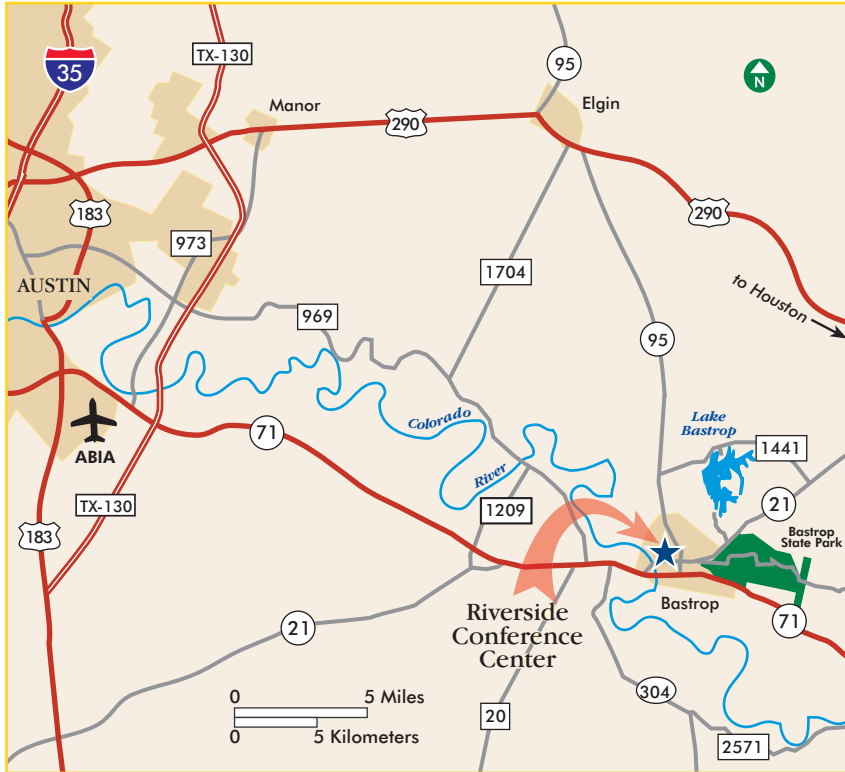

LCRA Riverside Conference Center

Please Do Not Call Riverside Conference Center for Information

For Seminar Information & Directions Please Contact:

Bobby Gierisch, Director
Texas Rural Innovators Forums
4012 Camacho St.
Austin, Texas 78723

Phone: 512-499-8948

Email: bobby@ruraltx.org
Website: www.ruraltx.org

Conference Center Location:

Lower Colorado River Authority
Riverside Conference Center
1405 Willow St.
Bastrop, Texas 78602

From Austin, there are two convenient routes to the conference center. From the north part of town, take 290 East to Elgin, then 95 South to Bastrop. In Bastrop, turn right on Cedar then left on Willow. From south Austin, take 71 East to Bastrop, exit at Loop 150/Hasler Rd. Go to the second signal light and turn left on Loop 150. Go across the bridge and turn left at the signal light at Main St., left on Farm, then right on Willow. The entrance to the conference center is on Willow

This map has been produced by the Lower Colorado River Authority for its own use. Accordingly, certain information, features, or details may have been emphasized over others or may have been left out. LCRA does not warrant the accuracy of this map, either as to scale, accuracy or completeness. Marcus G. Ollington. V:\Survey\Project\Survey_Mapping\navigation_maps\riverside_conf_color.fh11. 2008.05